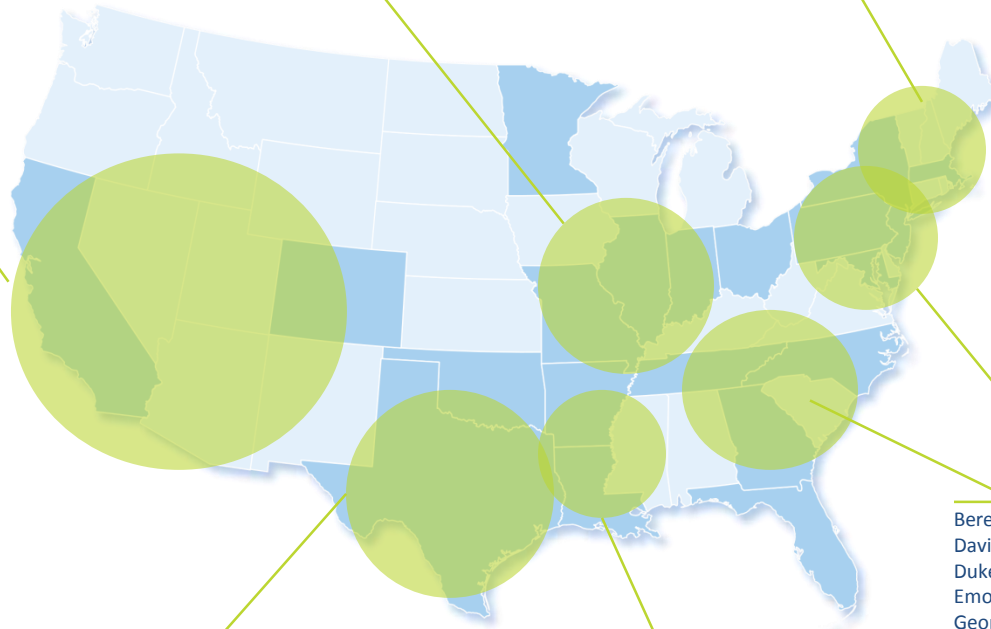

85 KIPP College Partners Across the Country

Cal Poly San Luis Obispo
Colorado State University
Loyola Marymount University
Notre Dame de Namur University
Pomona College
Saint Mary's College of California
San Francisco State University
San Jose State University
Sonoma State University
University of California, Berkeley
University of California, Davis
University of California, Irvine
University of California, Merced
University of California, Santa Cruz
University of San Francisco

Monmouth College
Northern Illinois University
The Ohio State University
University of Kansas
University of Notre Dame
Washington University in St. Louis

Bennington College
Bloomfield College
Brown University
Colby College
Guttman Community College
Hunter College

Kingsborough Community College
Lehman College
Mercy College
The City University of New York
Syracuse University
Vassar College

Bloomsburg University of Pennsylvania
Franklin and Marshall College
Georgetown University
Kutztown University of Pennsylvania
Lycoming College
Montclair State University
Rosemont College
Rowan University
Rutgers University-Camden
Rutgers University-Newark
Temple University
Trinity Washington University
University of Maryland College Park
University of Pennsylvania

Austin Community College
Blinn College
Houston Baptist University
Houston Community College
Lone Star College System
Rice University
Saint Edward's University
St. Mary's University
Southern Methodist University
Texas A&M University
Texas A&M University-Kingsville
Texas State University
Texas Tech University
The University of Texas at Austin
The University of Texas of the Permian Basin
The University of Texas at San Antonio
Trinity University
University of Houston
University of North Texas
University of St. Thomas